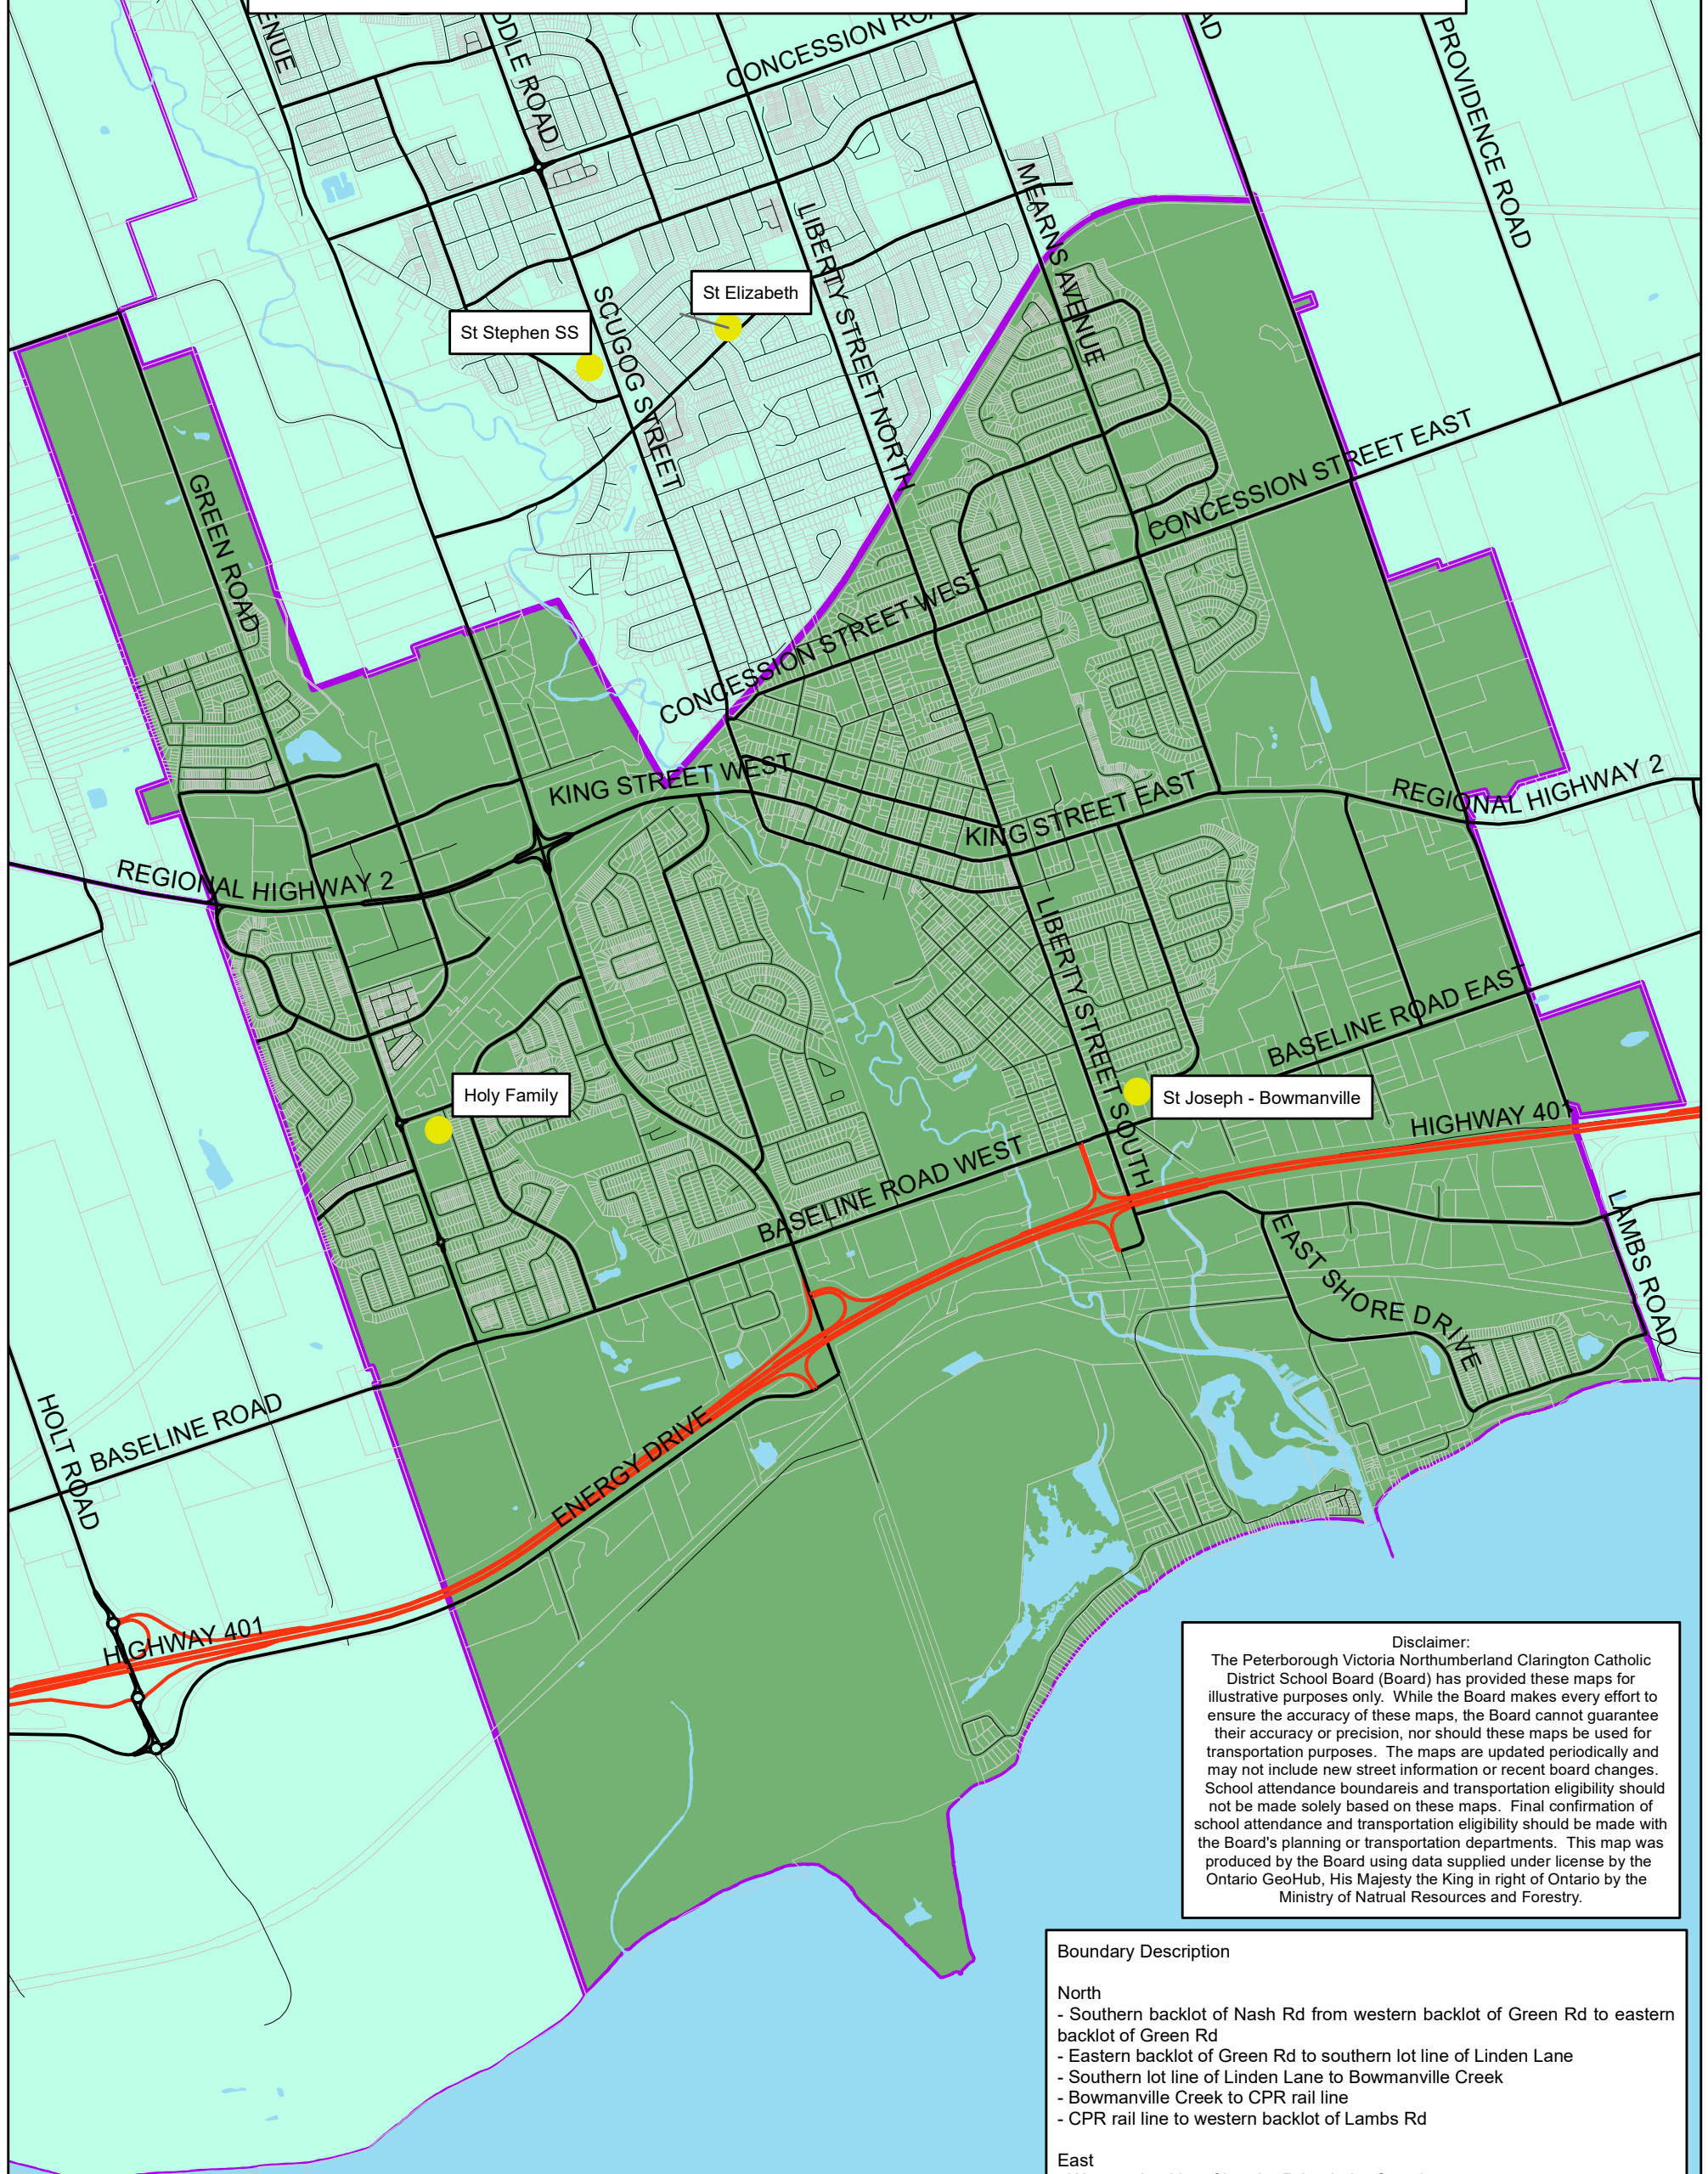

Holy Family Catholic Elementary School

300 Scugog Street, Bowmanville, L1C 3K2
905-623-6255

Disclaimer:
The Peterborough Victoria Northumberland Clarington Catholic District School Board (Board) has provided these maps for illustrative purposes only. While the Board makes every effort to ensure the accuracy of these maps, the Board cannot guarantee their accuracy or precision, nor should these maps be used for transportation purposes. The maps are updated periodically and may not include new street information or recent board changes. School attendance boundaries and transportation eligibility should not be made solely based on these maps. Final confirmation of school attendance and transportation eligibility should be made with the Board's planning or transportation departments. This map was produced by the Board using data supplied under license by the Ontario GeoHub, His Majesty the King in right of Ontario by the Ministry of Natural Resources and Forestry.

Boundary Description

North	- Southern backlot of Nash Rd from western backlot of Green Rd to eastern backlot of Green Rd - Eastern backlot of Green Rd to southern lot line of Linden Lane - Southern lot line of Linden Lane to Bowmanville Creek - Bowmanville Creek to CPR rail line - CPR rail line to western backlot of Lambs Rd
East	- Western backlot of Lambs Rd to Lake Ontario
South	- Lake Ontario from western backlot of Lambs Rd to eastern backlot of Maple Grove Rd
West	- Eastern backlot of Maple Grove Rd from Lake Ontario to southern backlot of Nash Rd