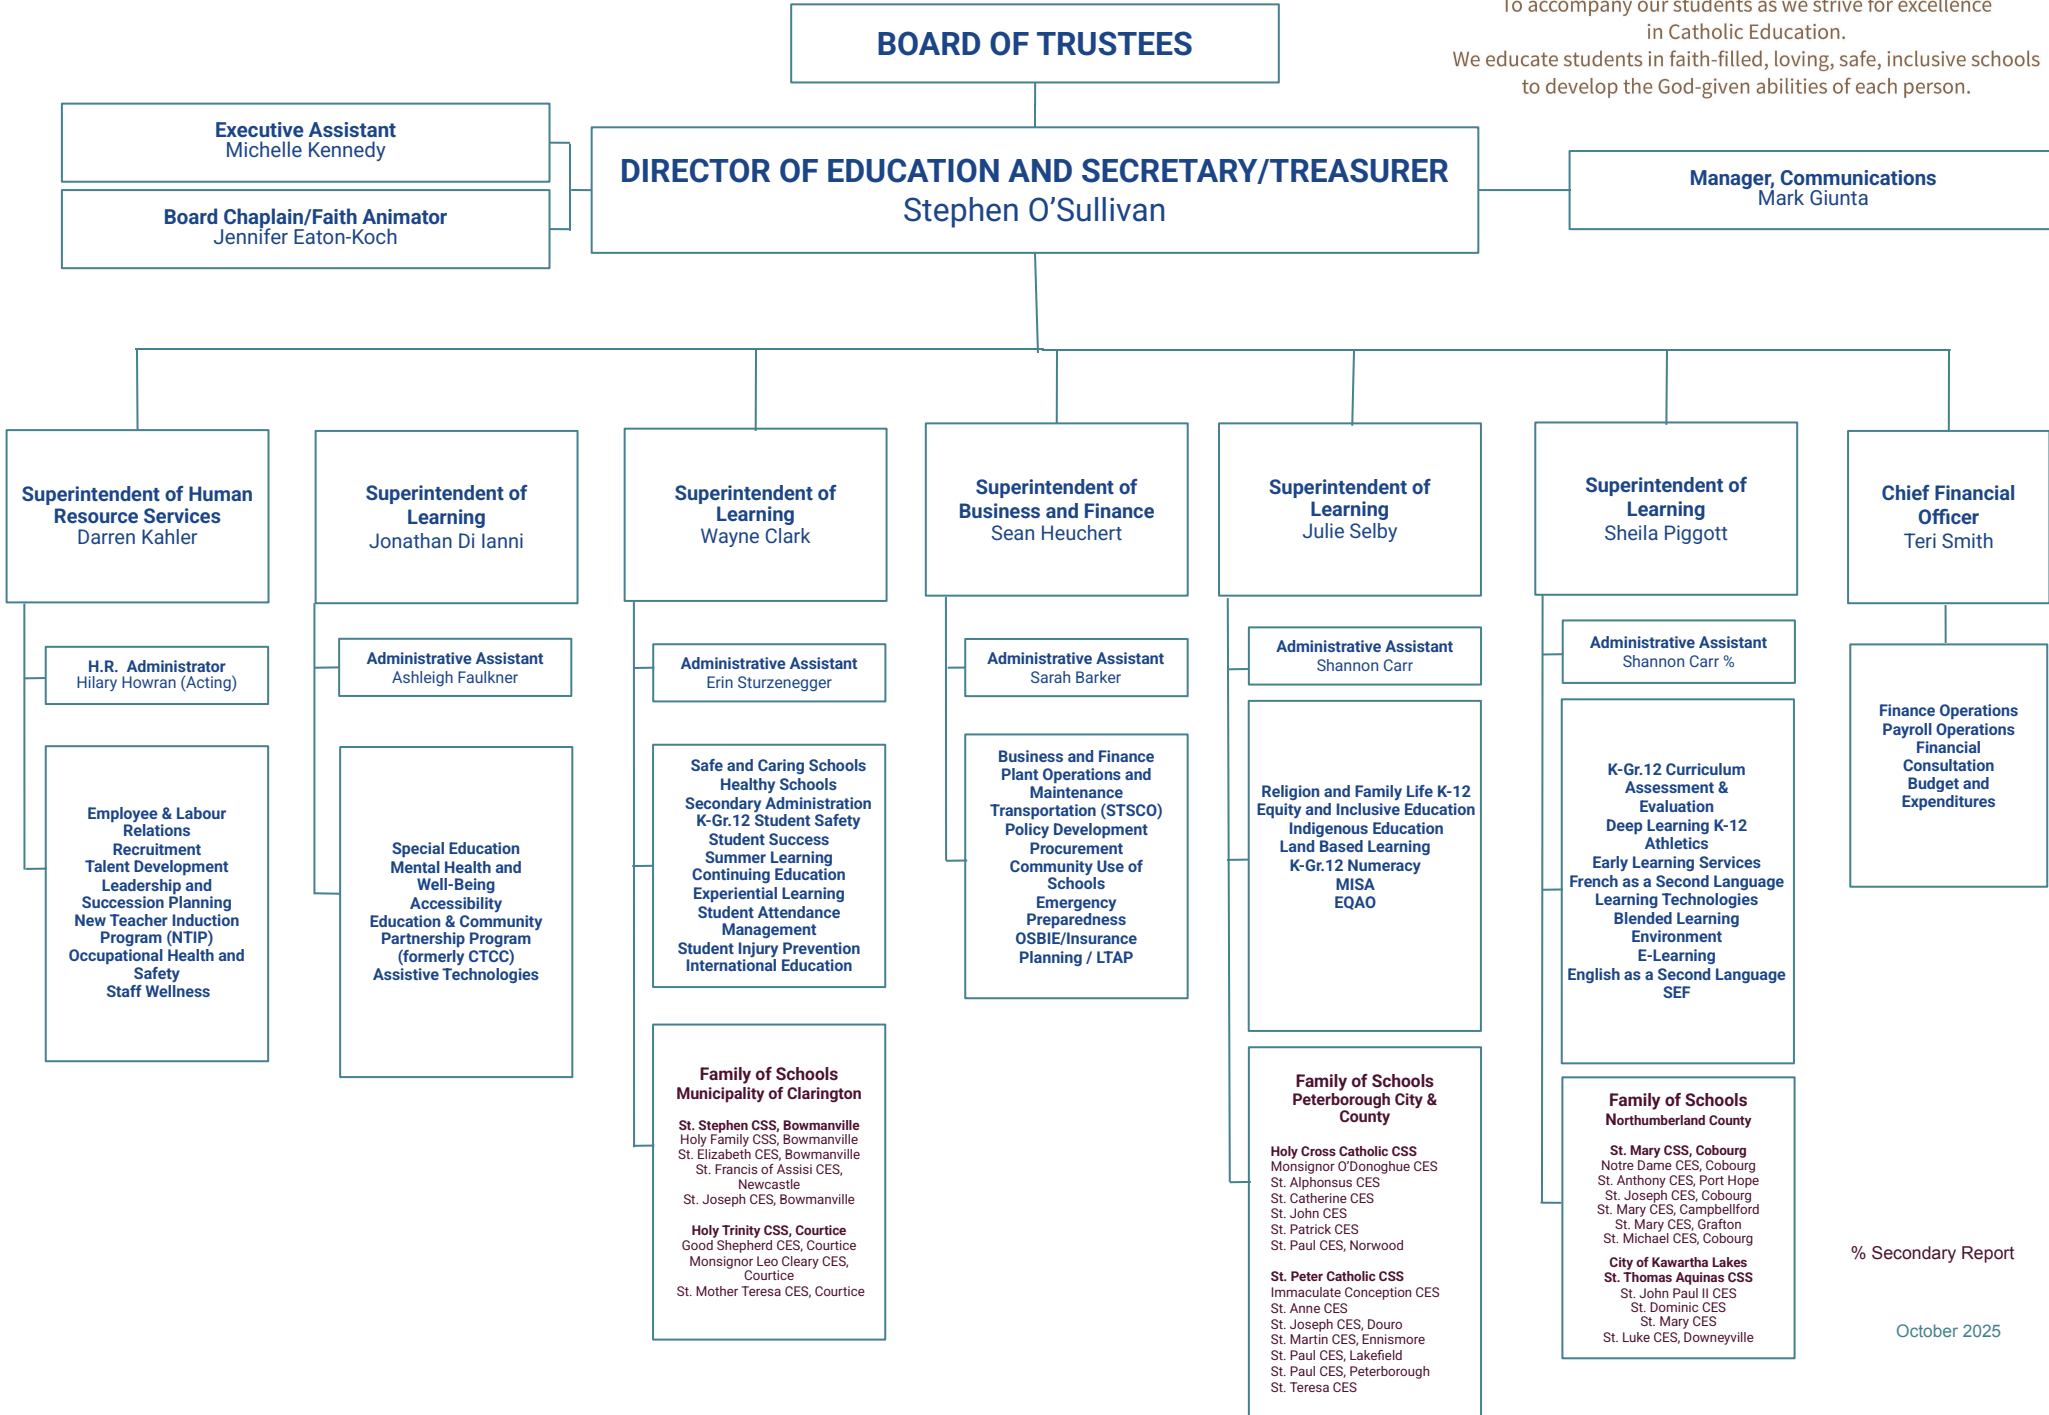

ORGANIZATIONAL CHART

B

Vision

Creating a culture of faith, hope and love to ensure equity and well-being.

Mission

To accompany our students as we strive for excellence in Catholic Education.
We educate students in faith-filled, loving, safe, inclusive schools to develop the God-given abilities of each person.