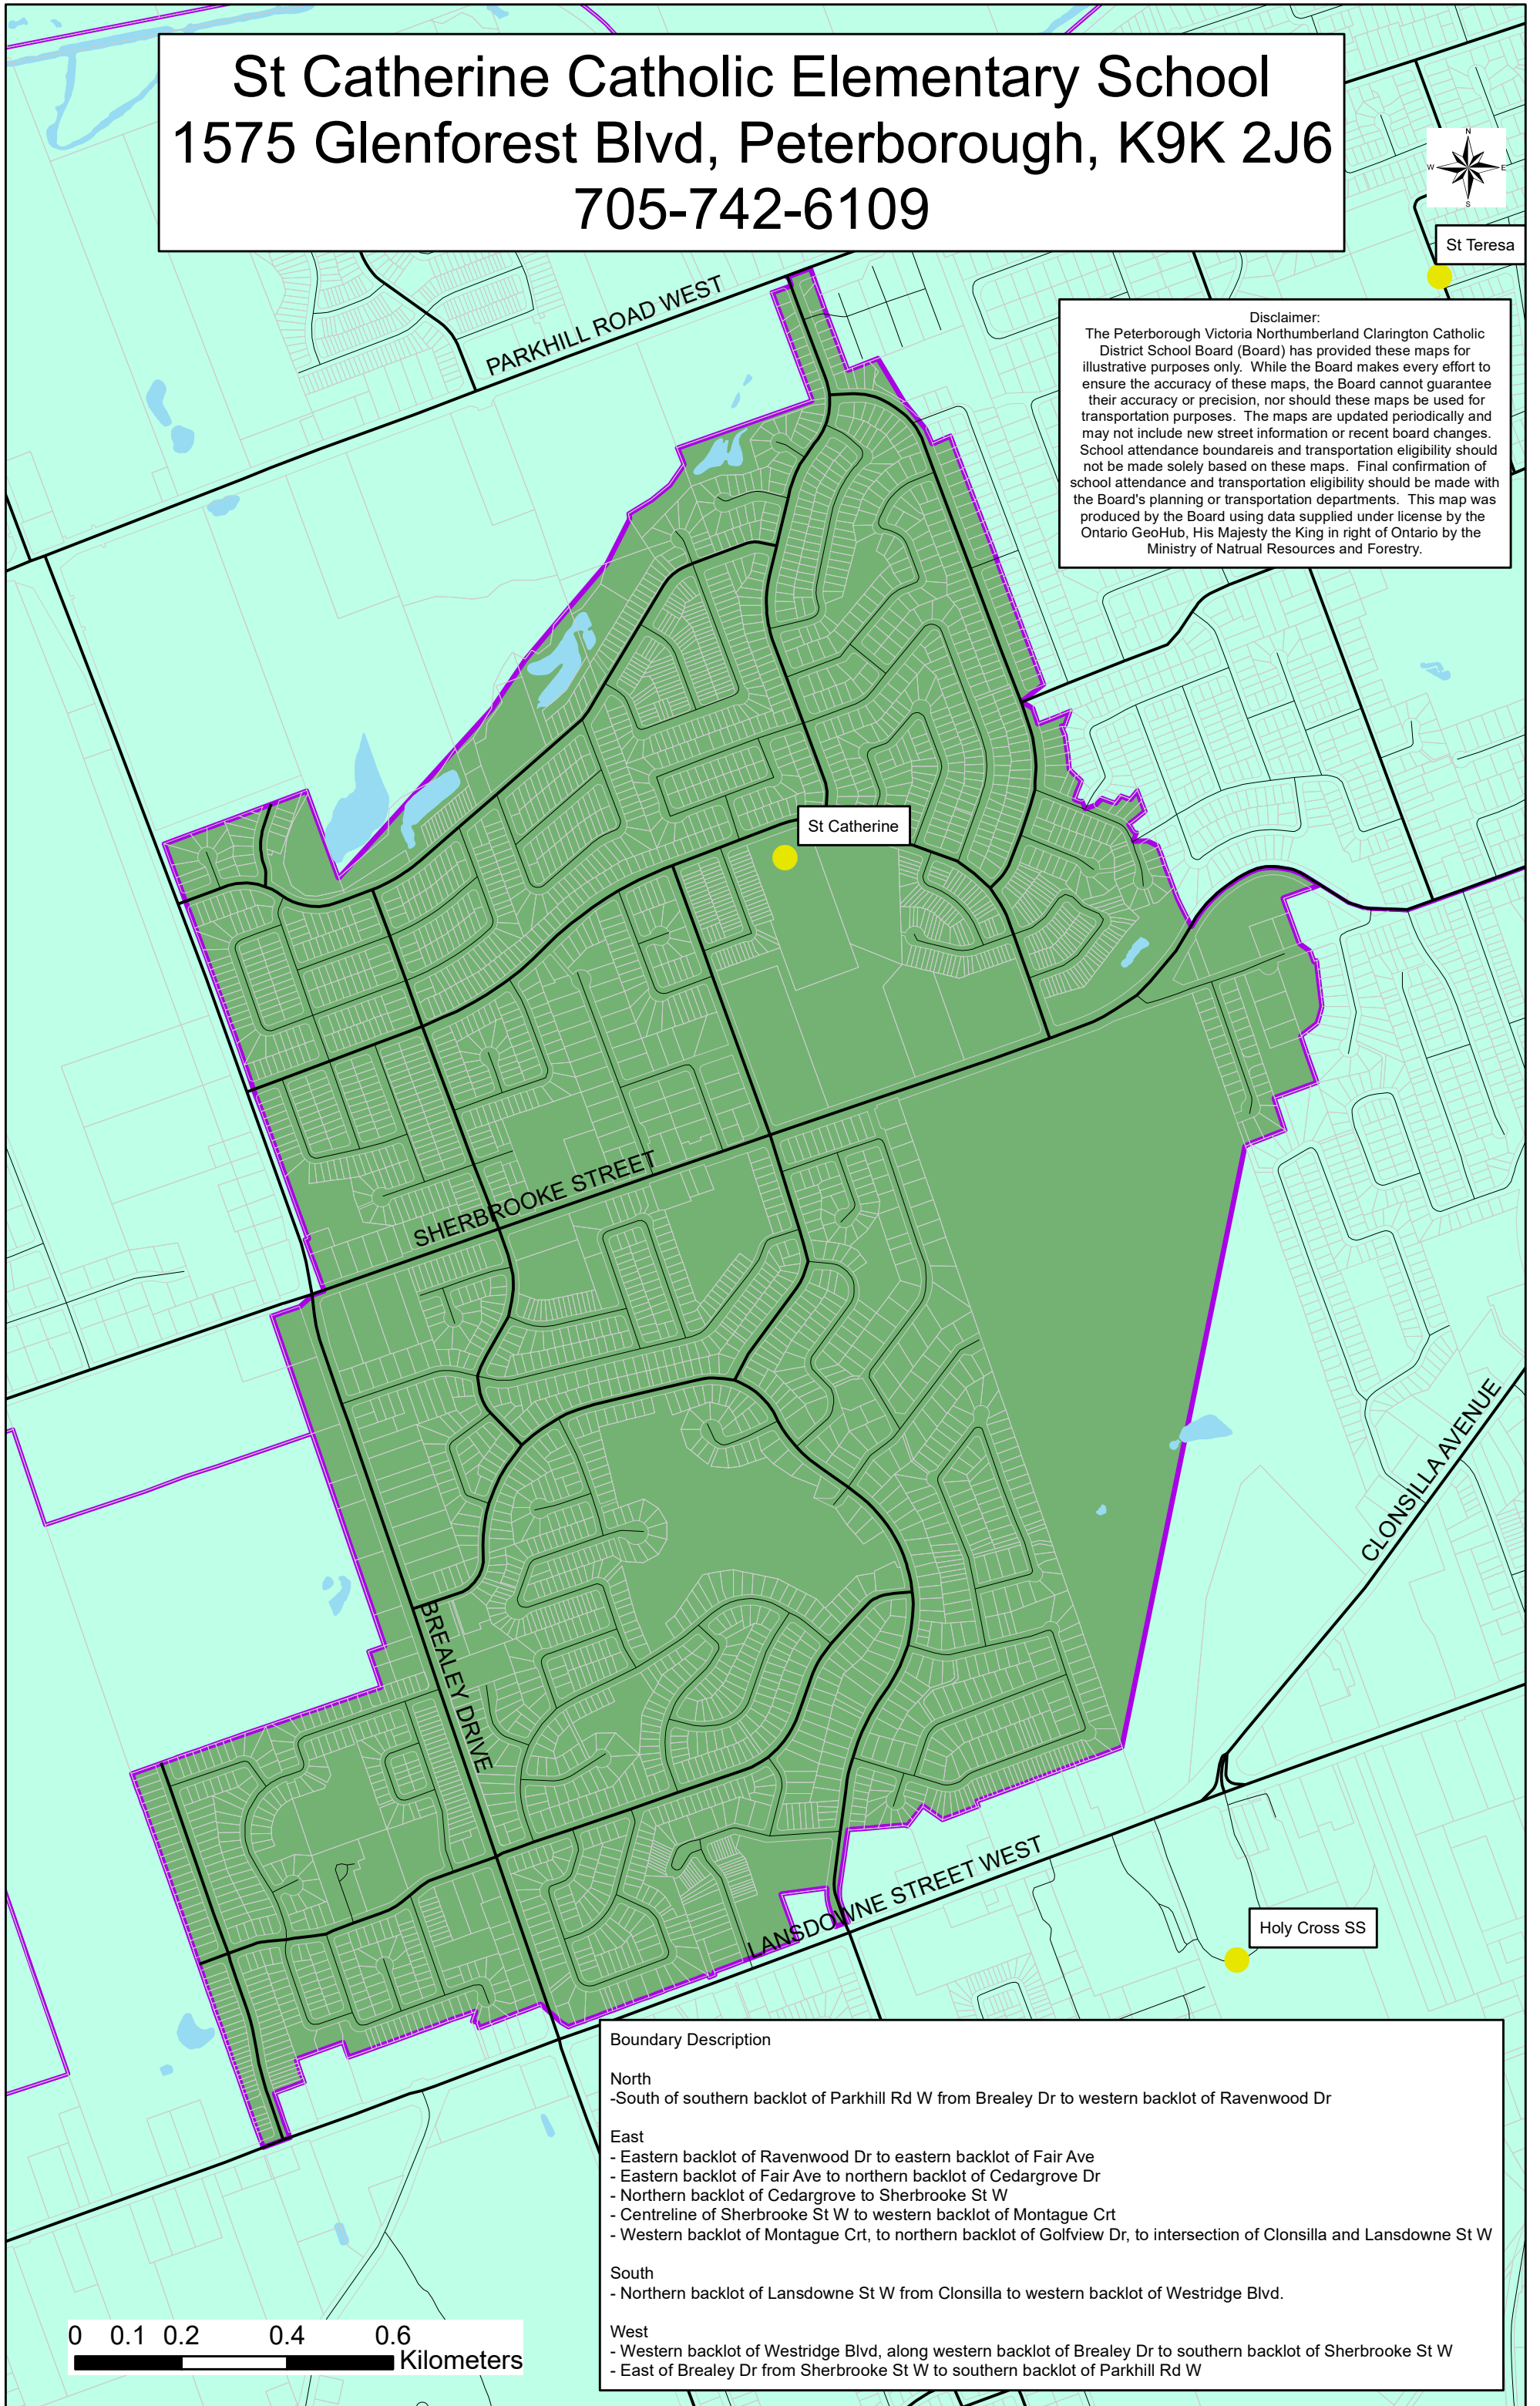

St Catherine Catholic Elementary School

1575 Glenforest Blvd, Peterborough, K9K 2J6
705-742-6109

St Teresa

Disclaimer:
The Peterborough Victoria Northumberland Clarington Catholic District School Board (Board) has provided these maps for illustrative purposes only. While the Board makes every effort to ensure the accuracy of these maps, the Board cannot guarantee their accuracy or precision, nor should these maps be used for transportation purposes. The maps are updated periodically and may not include new street information or recent board changes. School attendance boundaries and transportation eligibility should not be made solely based on these maps. Final confirmation of school attendance and transportation eligibility should be made with the Board's planning or transportation departments. This map was produced by the Board using data supplied under license by the Ontario GeoHub, His Majesty the King in right of Ontario by the Ministry of Natural Resources and Forestry.

St Catherine

Holy Cross SS

Boundary Description

North

- South of southern backlot of Parkhill Rd W from Brealey Dr to western backlot of Ravenwood Dr

East

- Eastern backlot of Ravenwood Dr to eastern backlot of Fair Ave
- Eastern backlot of Fair Ave to northern backlot of Cedargrove Dr
- Northern backlot of Cedargrove to Sherbrooke St W
- Centreline of Sherbrooke St W to western backlot of Montague Crt
- Western backlot of Montague Crt, to northern backlot of Golfview Dr, to intersection of Clonsilla and Lansdowne St W

South

- Northern backlot of Lansdowne St W from Clonsilla to western backlot of Westridge Blvd.

West

- Western backlot of Westridge Blvd, along western backlot of Brealey Dr to southern backlot of Sherbrooke St W
- East of Brealey Dr from Sherbrooke St W to southern backlot of Parkhill Rd W