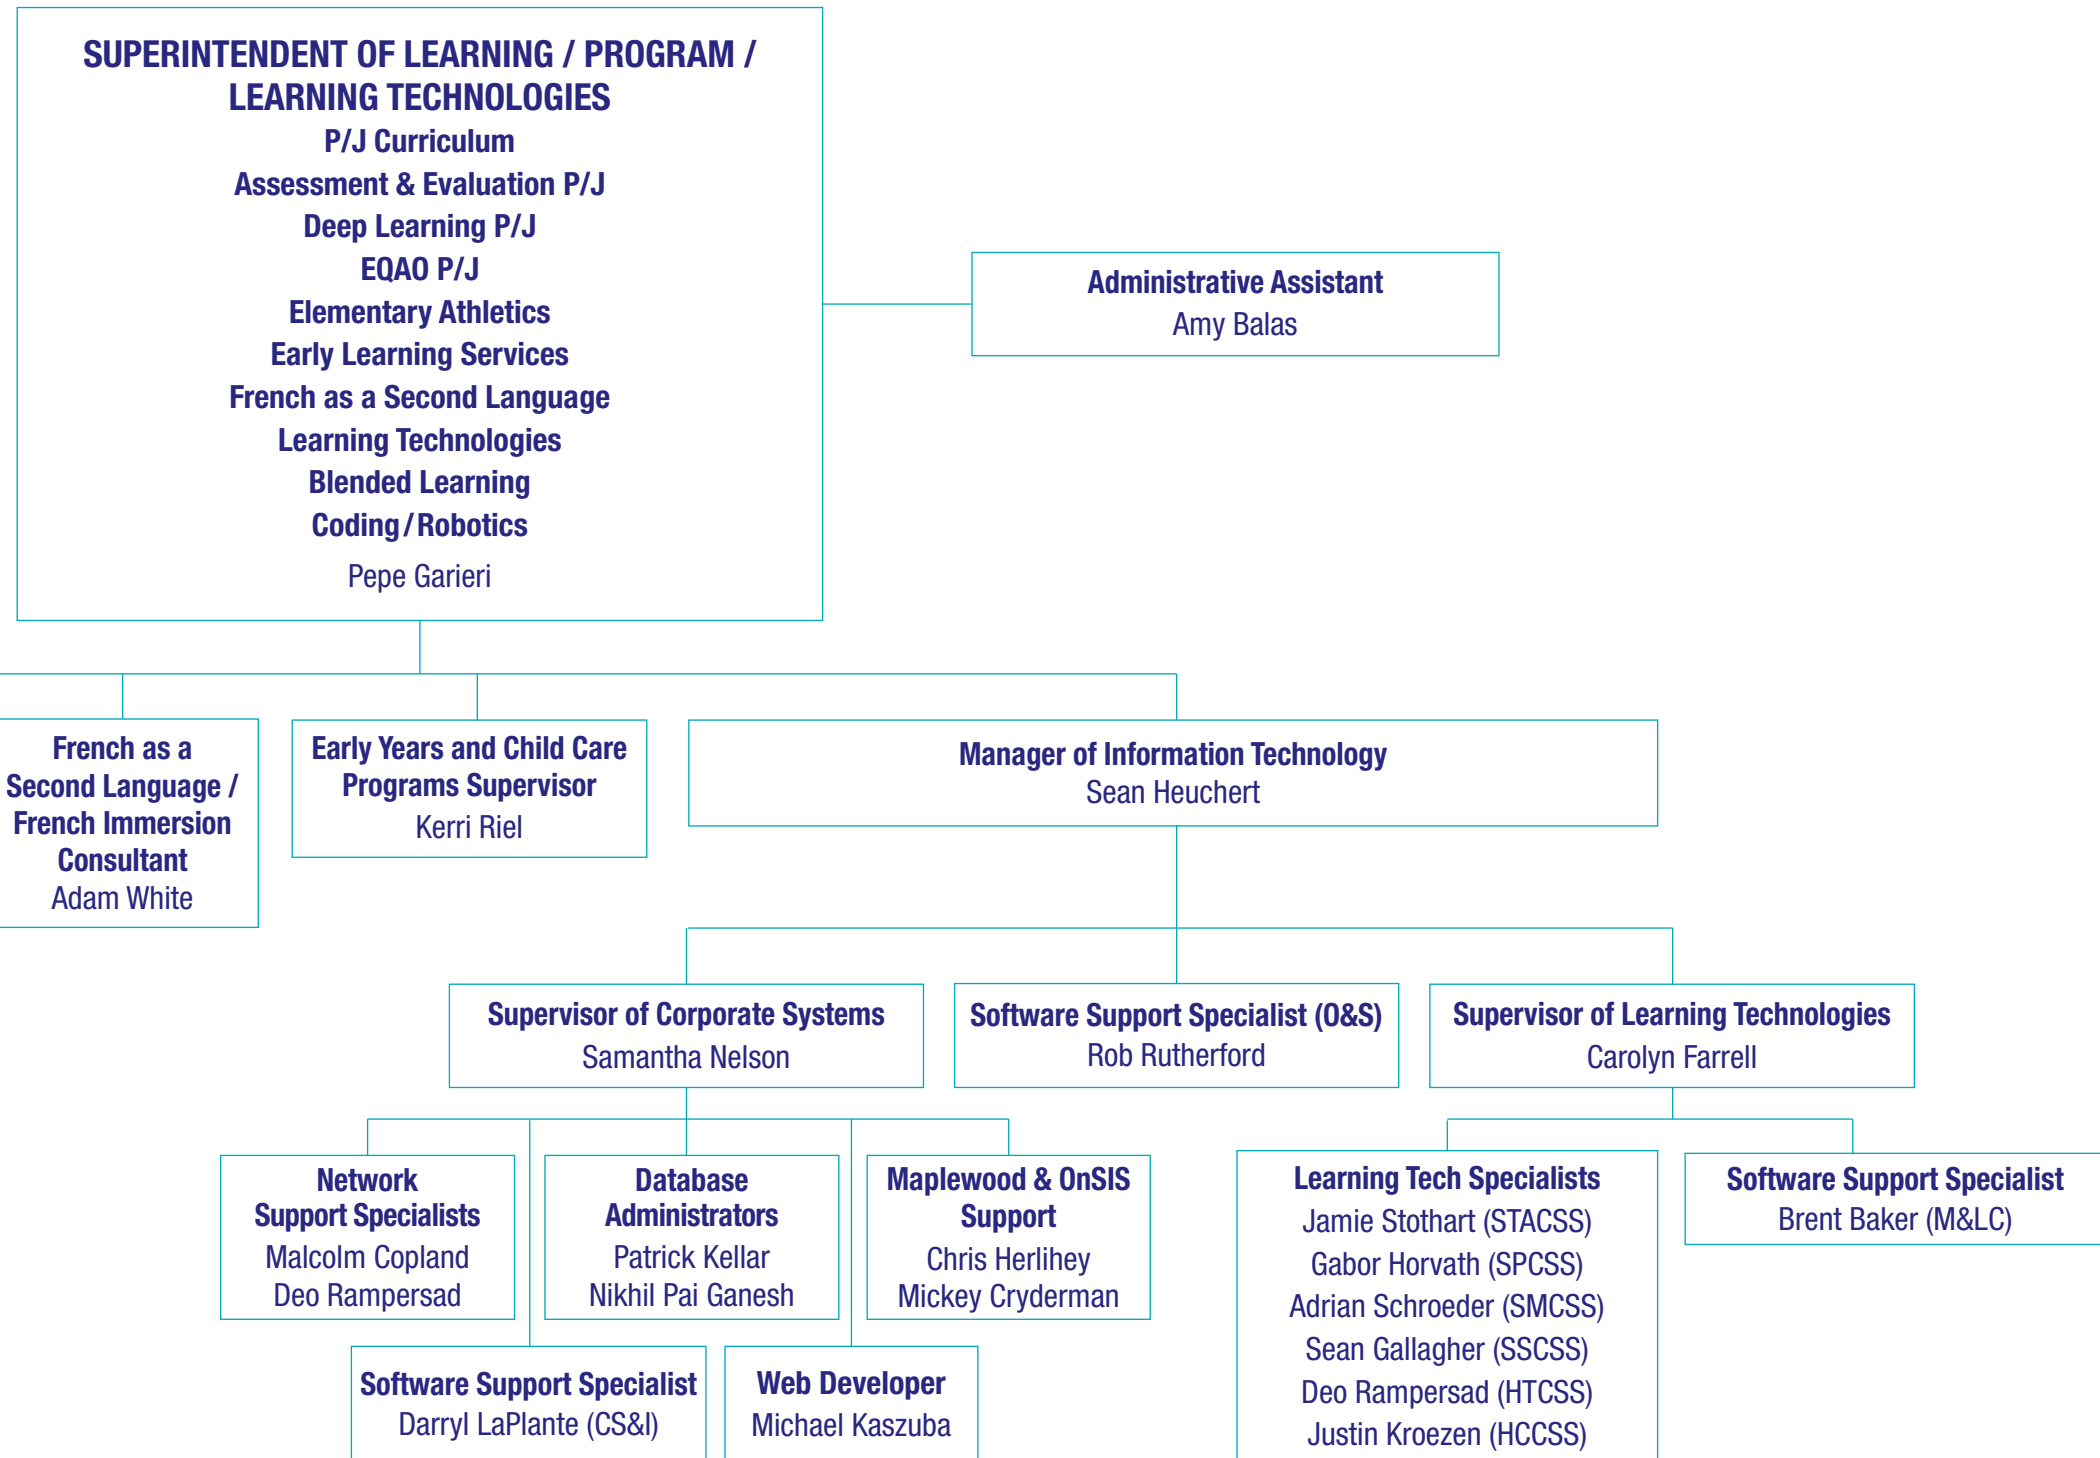

Vision

Achieving Excellence in Catholic Education
LEARN • LEAD • SERVE

ORGANIZATIONAL CHART

M&LC = Mobile Devices and Learning Commons
CS&I = Corporate Systems and Integrations
O&S = Operations and Security