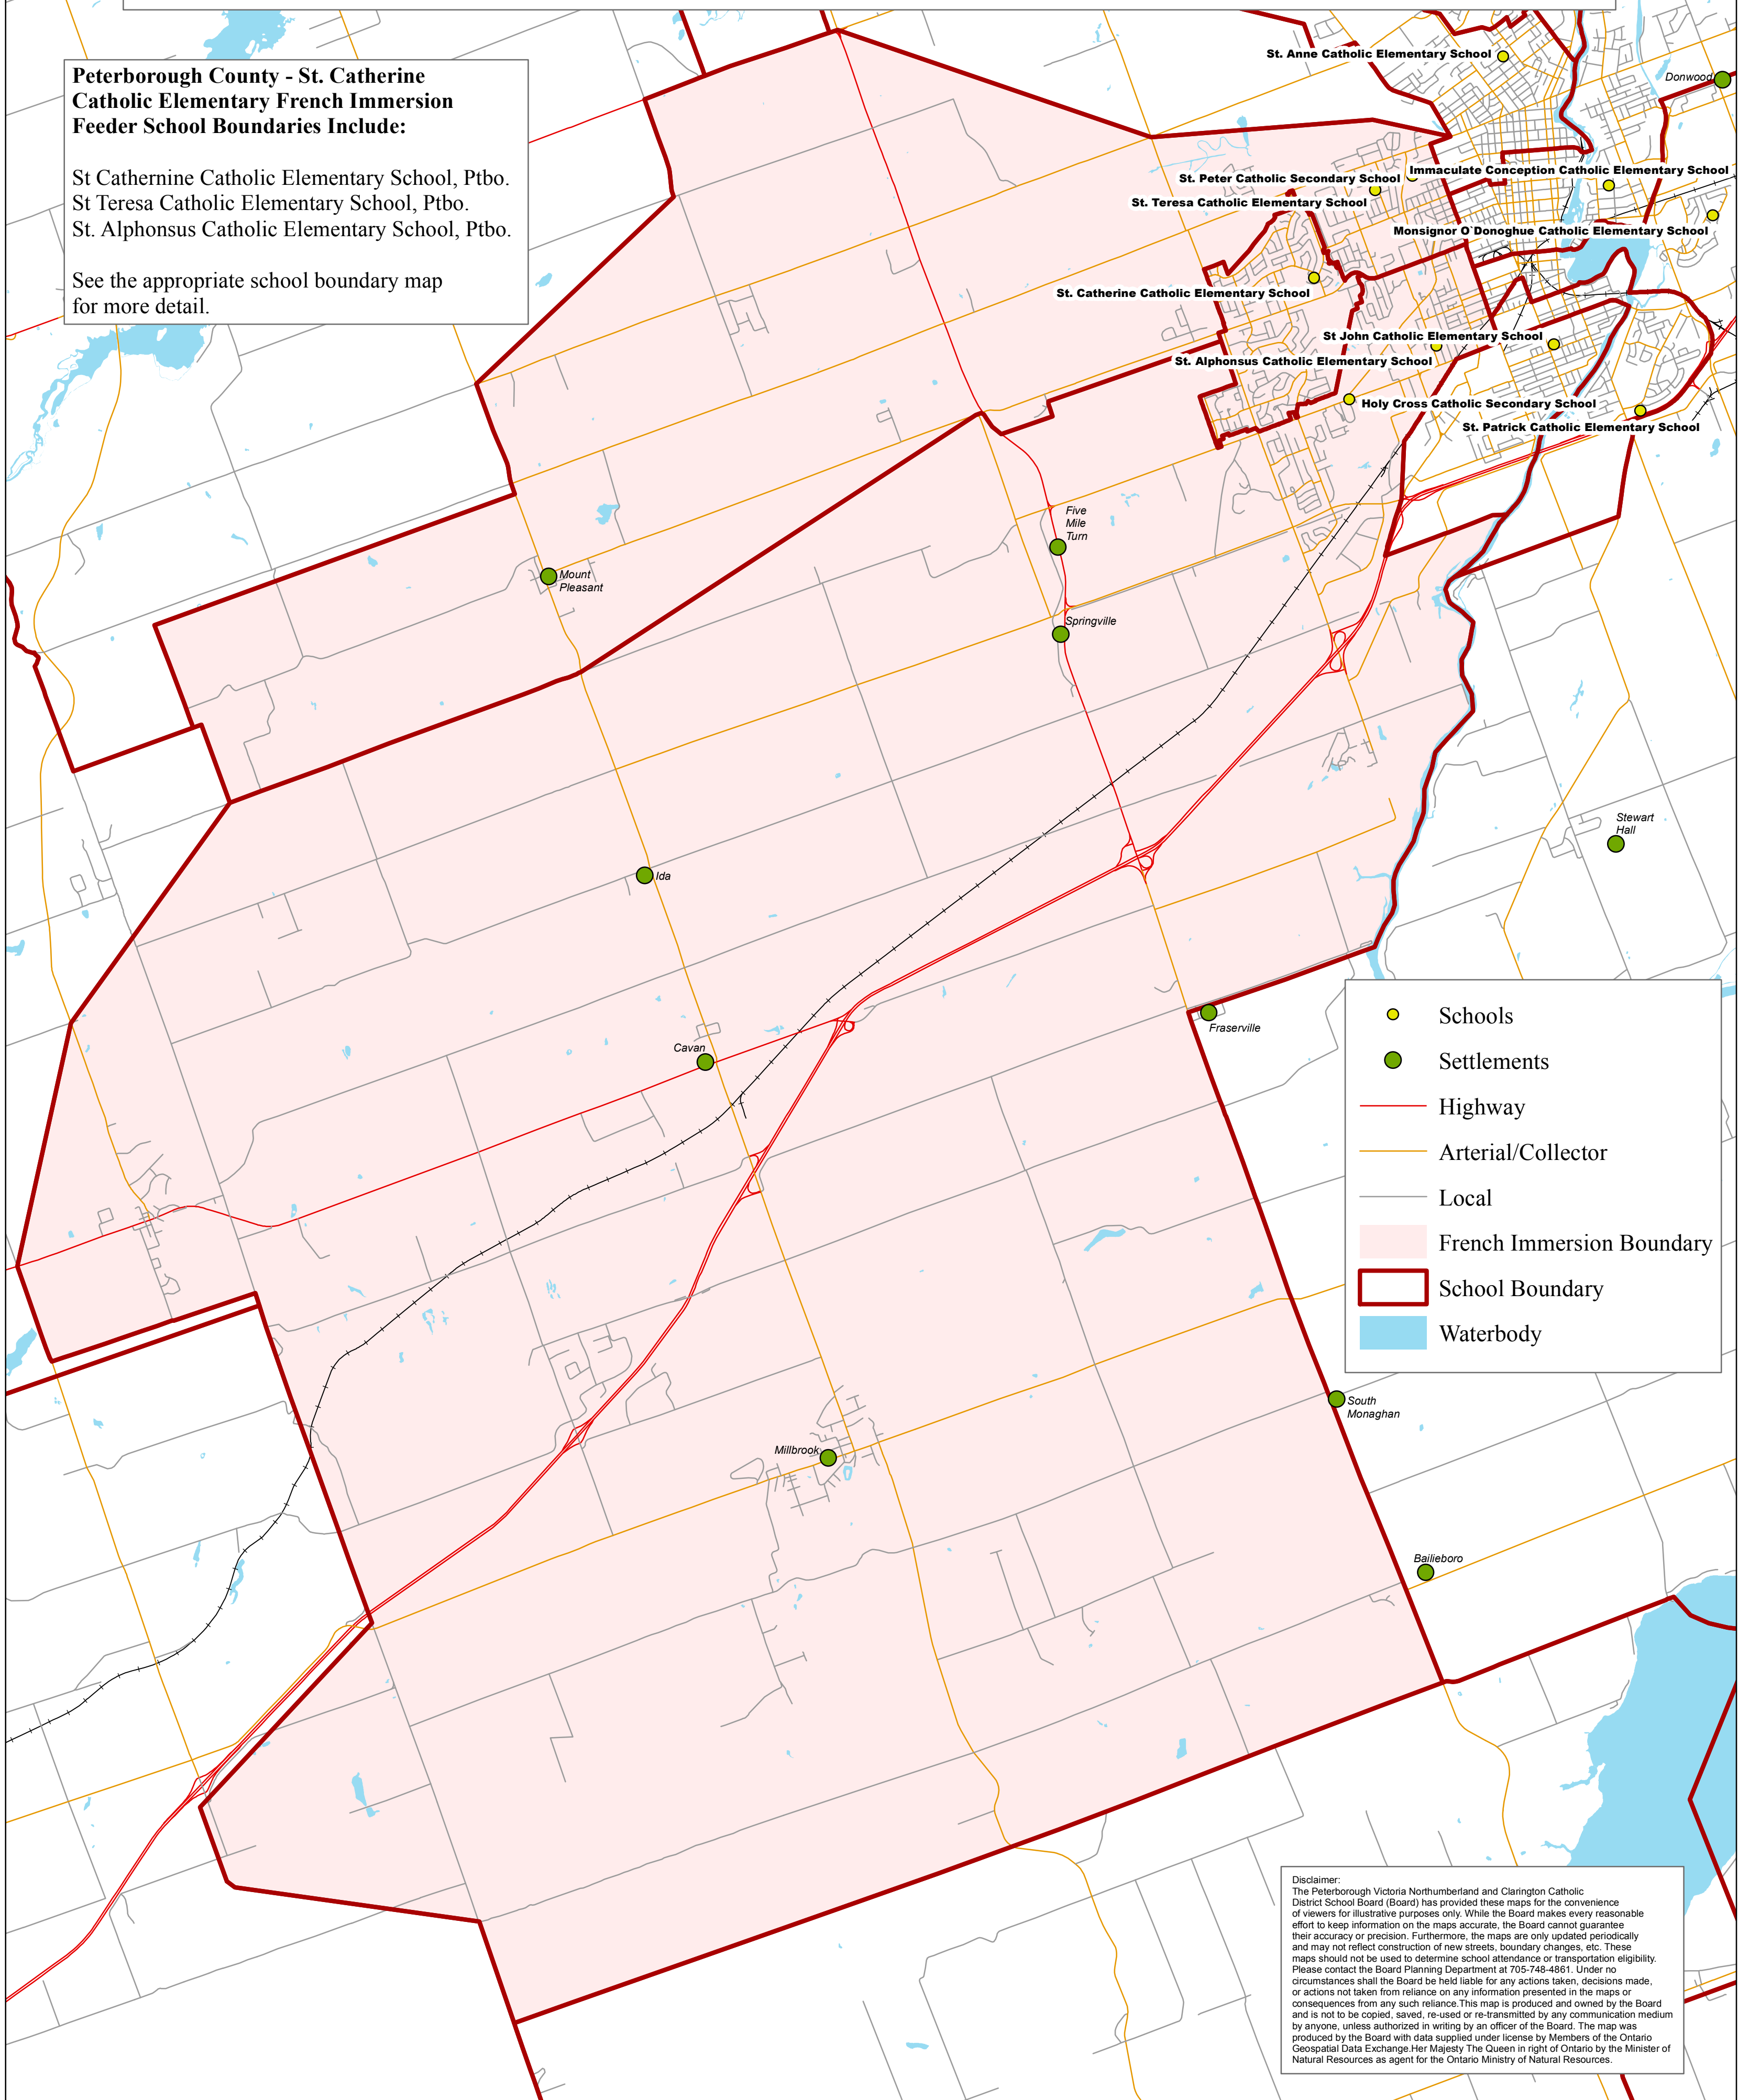

St. Catherine Catholic Elementary French Immersion Feeder School Boundaries

Peterborough County - St. Catherine Catholic Elementary French Immersion Feeder School Boundaries Include:

St Catherine Catholic Elementary School, Ptbo.
St Teresa Catholic Elementary School, Ptbo.
St. Alphonsus Catholic Elementary School, Ptbo.

See the appropriate school boundary map for more detail.

●	Schools
●	Settlements
—	Highway
—	Arterial/Collector
—	Local
	French Immersion Boundary
	School Boundary
	Waterbody