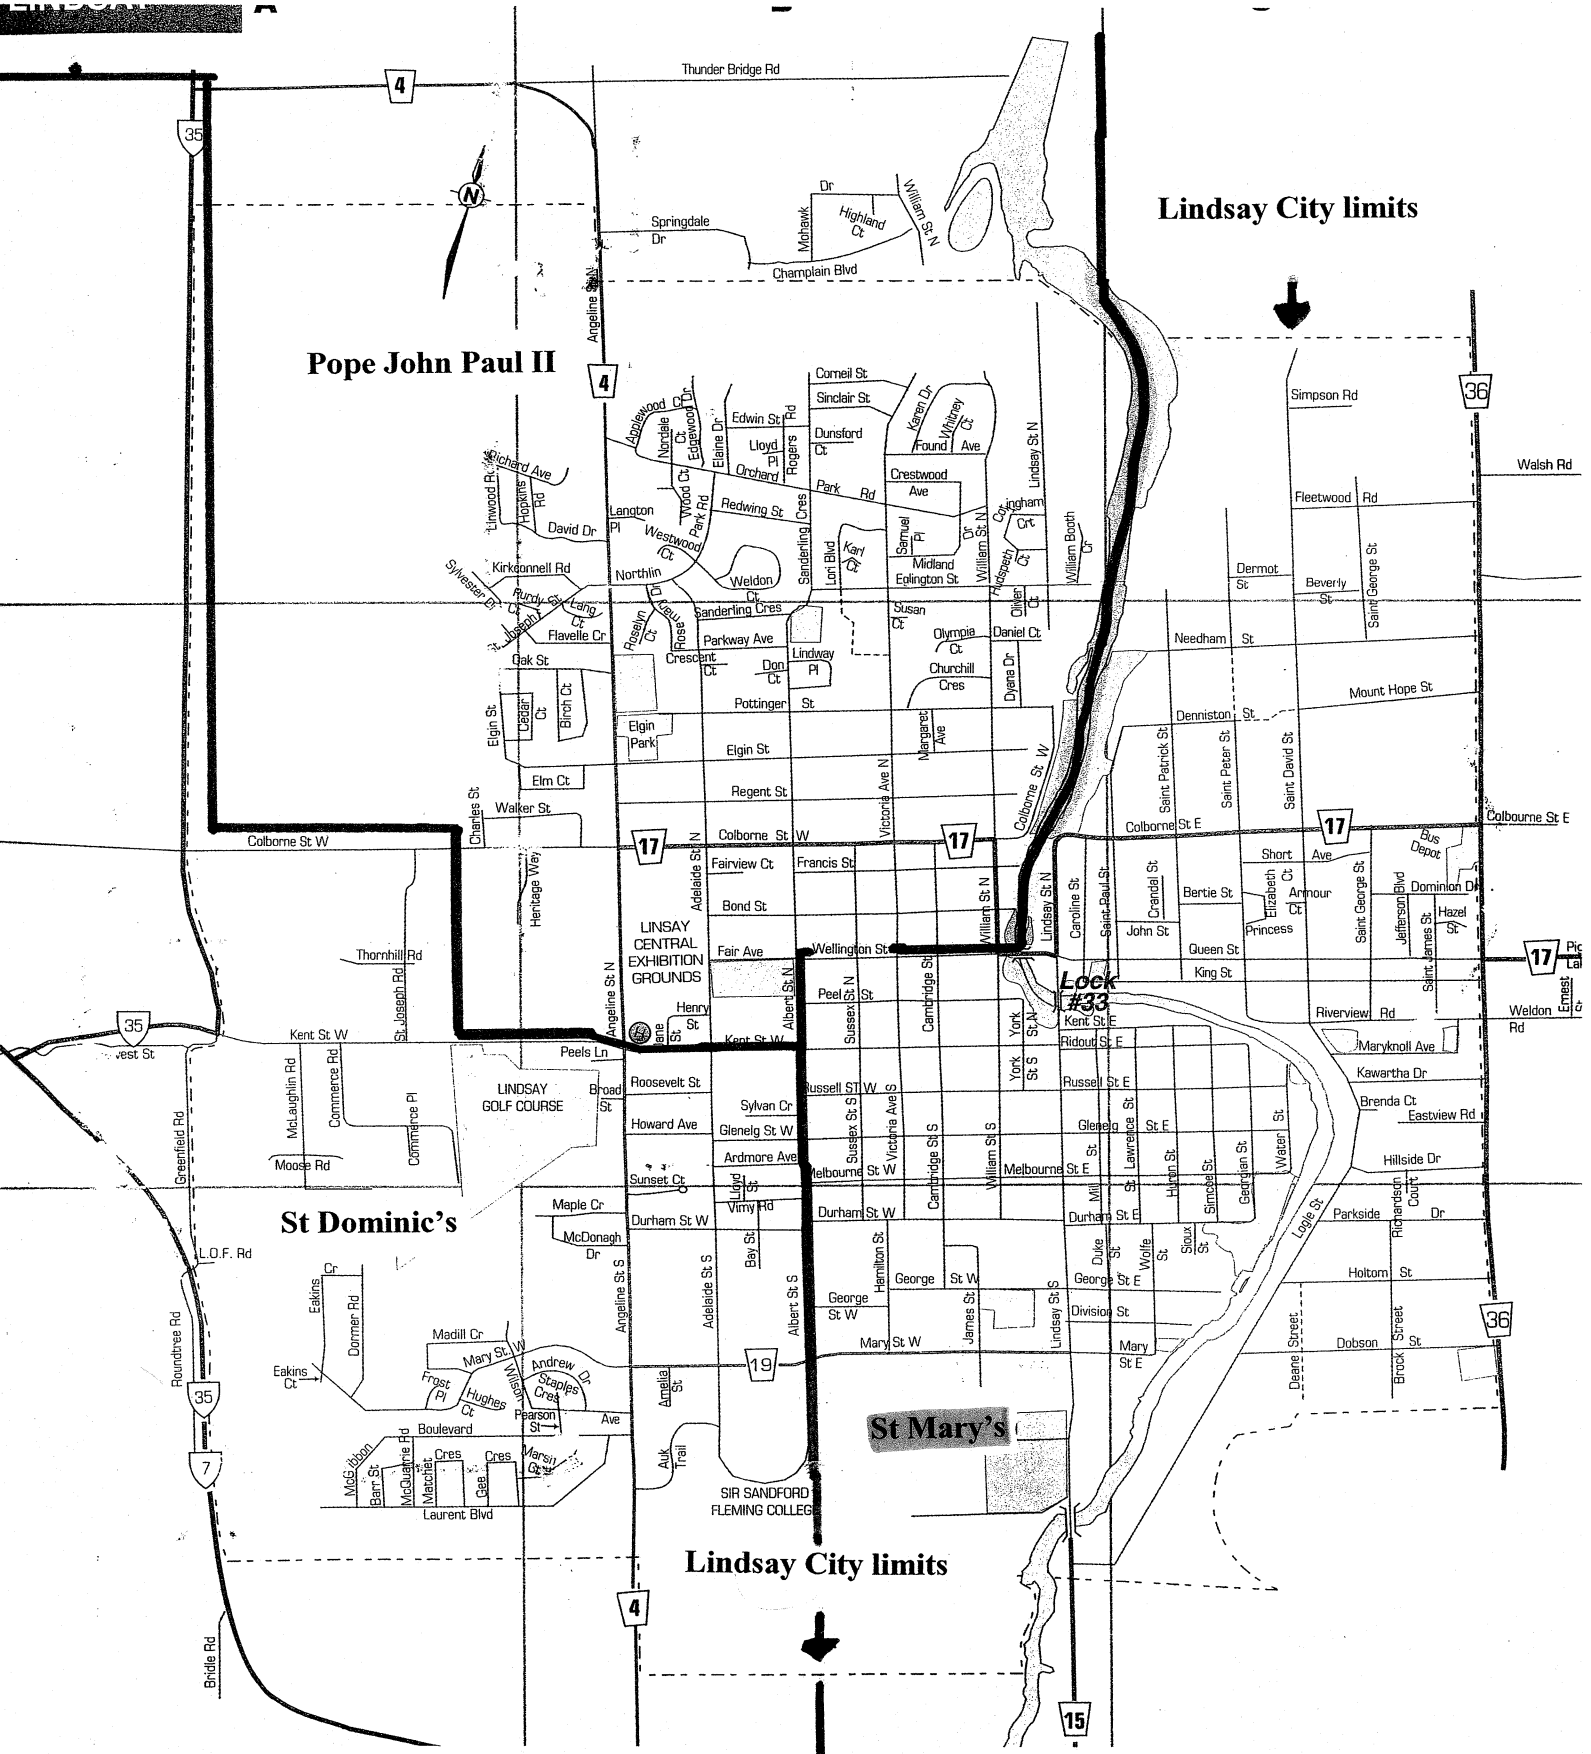

**St Mary's
Lindsay**

St Mary's (outside Lindsay City limits)

- North - Sturgeon Lake from Scugog River at Lindsay City limits to the west side of Heights Rd
- East - West side of Heights Rd from Sturgeon Lake to south of Crosswind Rd
- South of Crosswind Rd from Heights Rd to east of Lilac Rd
- East of Lilac Rd from south of Crosswind Rd to south of Mount Horeb Rd
- South - South side of Mount Horeb Rd from east of Lilac Rd to east of Hwy 35
- West - East of Hwy 35 from south of Mount Horeb Rd to north of Hwy 7
- West of Lindsay St S from north of Hwy 7 to Lindsay City limits

Pope John Paul II

Sturgeon Lake

St Luke's

St Dominic's

St Teresa's

JANETVILLE
William Ave
Janet Dr
Manvers Dr
Neals Dr
Pigeon Creek Rd

Hidden Valley Rd
Farmview Rd
Hummi
Best Rd

St Mary's (inside Lindsay City limits)

- North - North of Wellington St from east of Albert St N to Scugog River
- East - Scugog River from north of Wellington St to Lindsay City limits
- South - Lindsay City limits
- West - Lindsay City limits
- West - East of Albert St S from Lindsay City limits to north of Wellington St