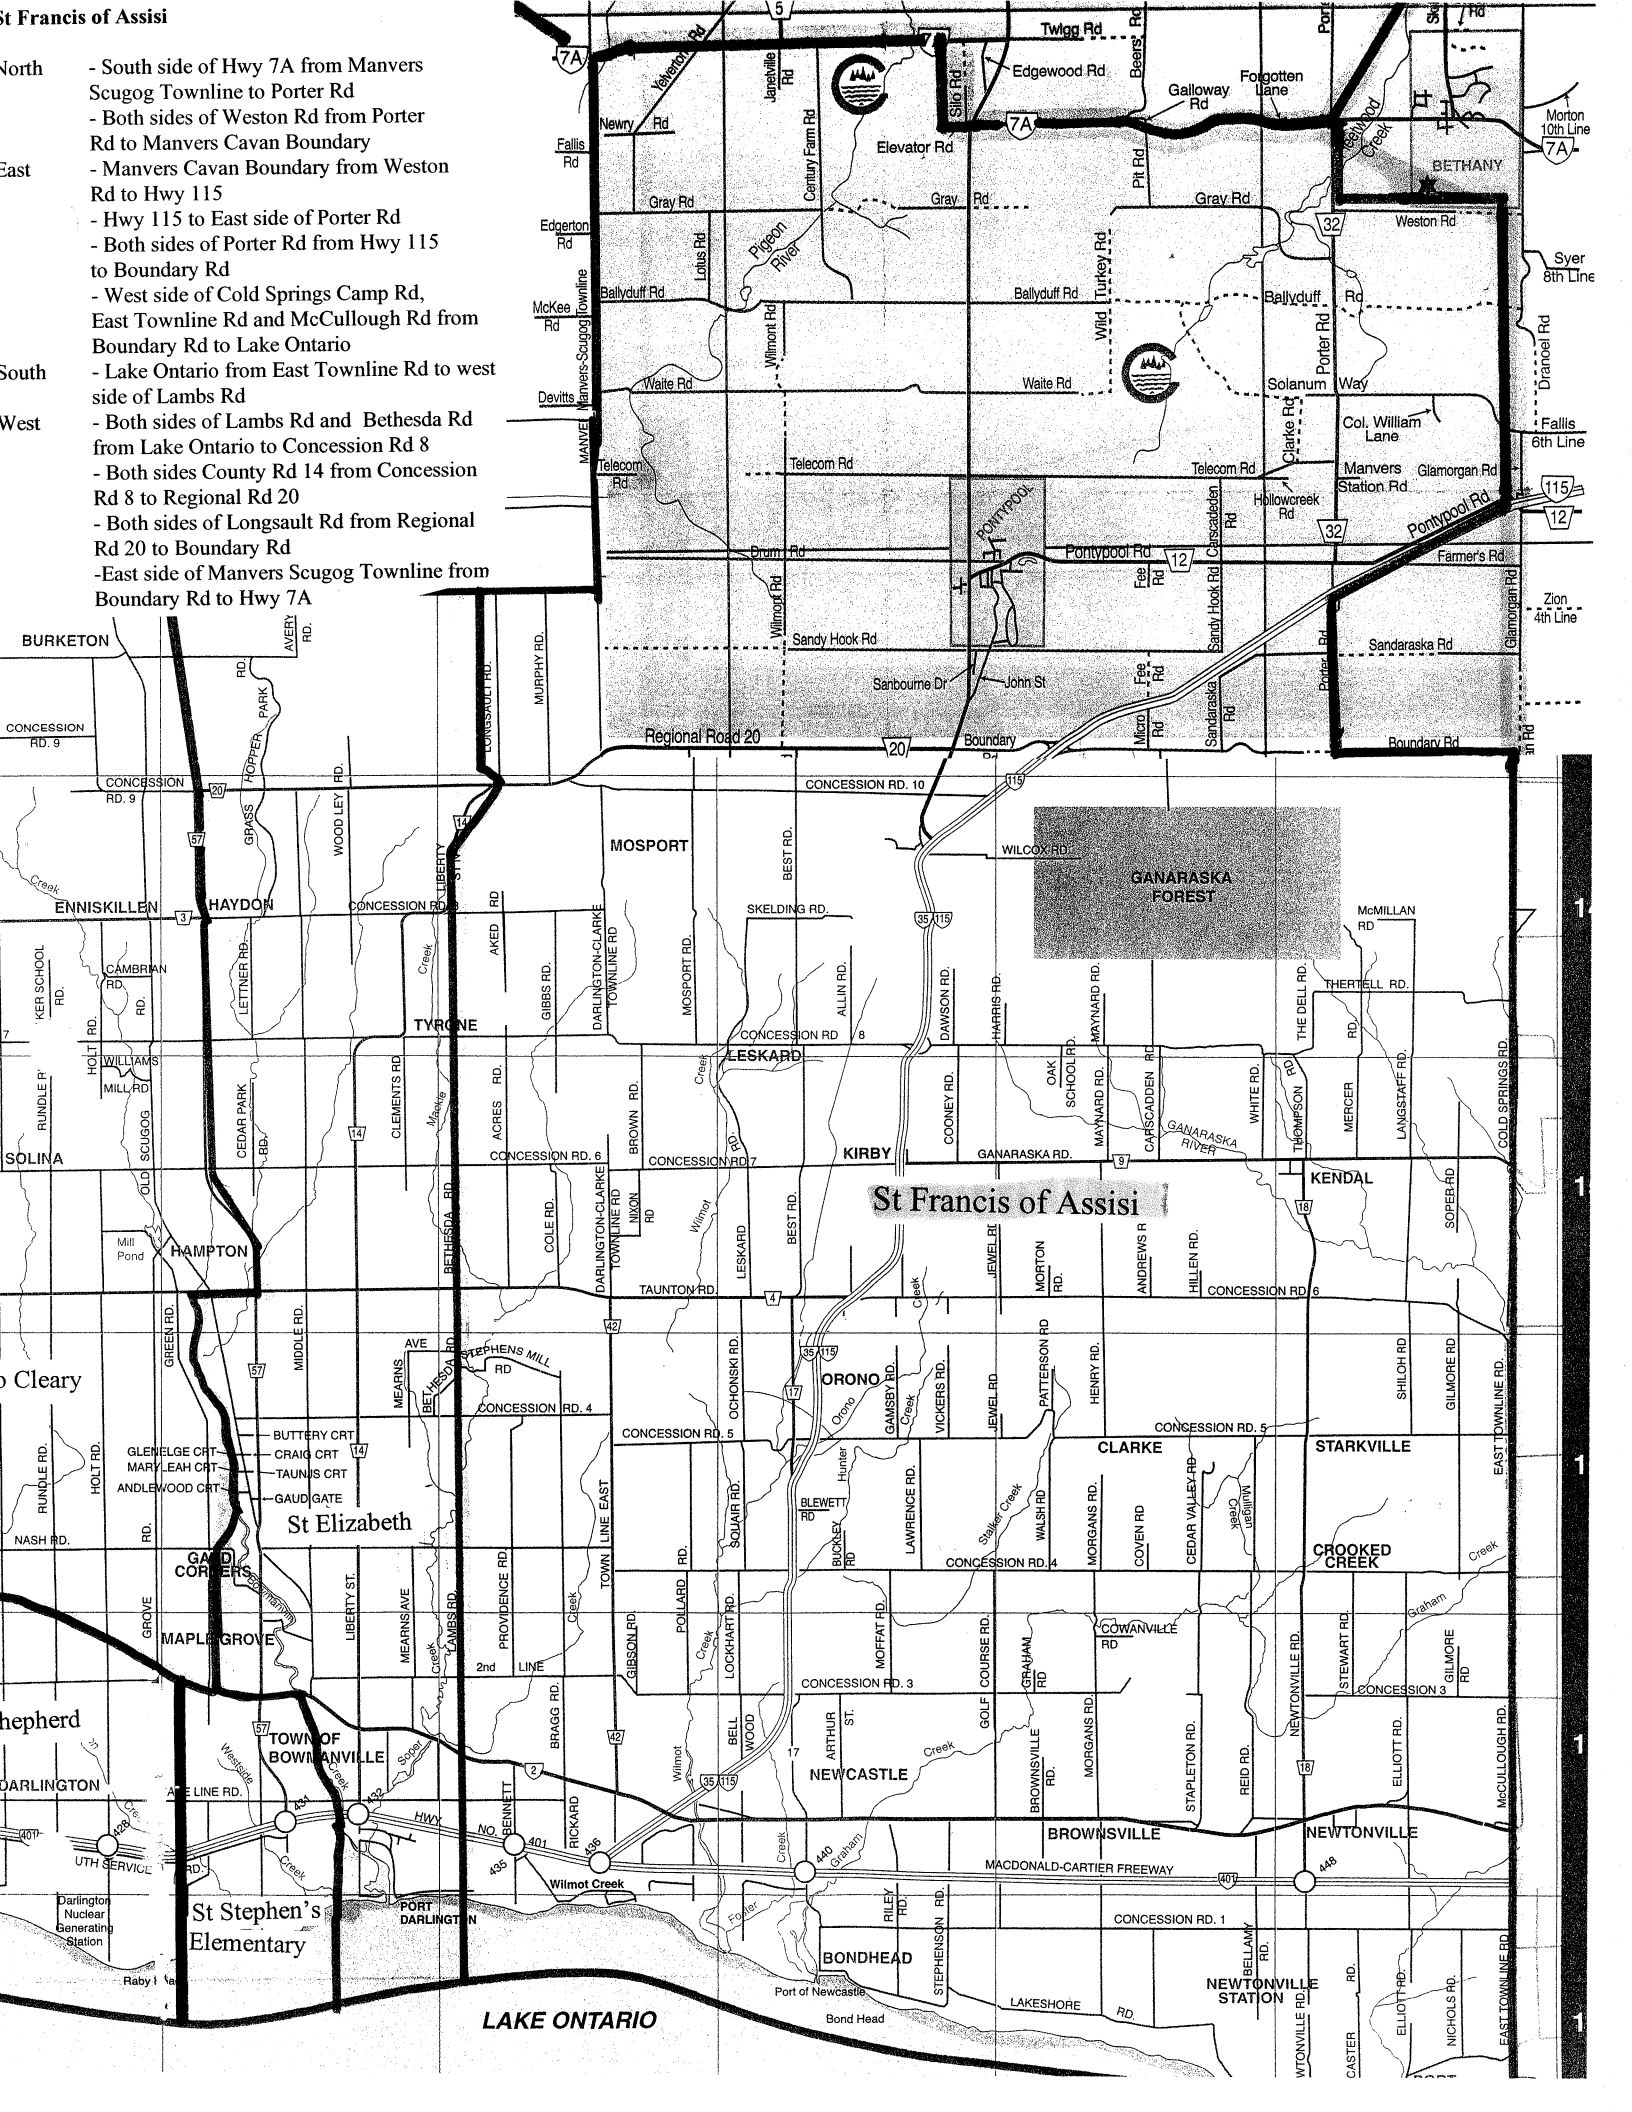

St Francis of Assisi

- North - South side of Hwy 7A from Manvers Scugog Townline to Porter Rd
- Both sides of Weston Rd from Porter Rd to Manvers Cavan Boundary
- East - Manvers Cavan Boundary from Weston Rd to Hwy 115
- Hwy 115 to East side of Porter Rd
- Both sides of Porter Rd from Hwy 115 to Boundary Rd
- West side of Cold Springs Camp Rd, East Townline Rd and McCullough Rd from Boundary Rd to Lake Ontario
- South - Lake Ontario from East Townline Rd to west side of Lambs Rd
- West - Both sides of Lambs Rd and Bethesda Rd from Lake Ontario to Concession Rd 8
- Both sides County Rd 14 from Concession Rd 8 to Regional Rd 20
- Both sides of Longsault Rd from Regional Rd 20 to Boundary Rd
- East side of Manvers Scugog Townline from Boundary Rd to Hwy 7A

St Francis of Assisi

LAKE ONTARIO