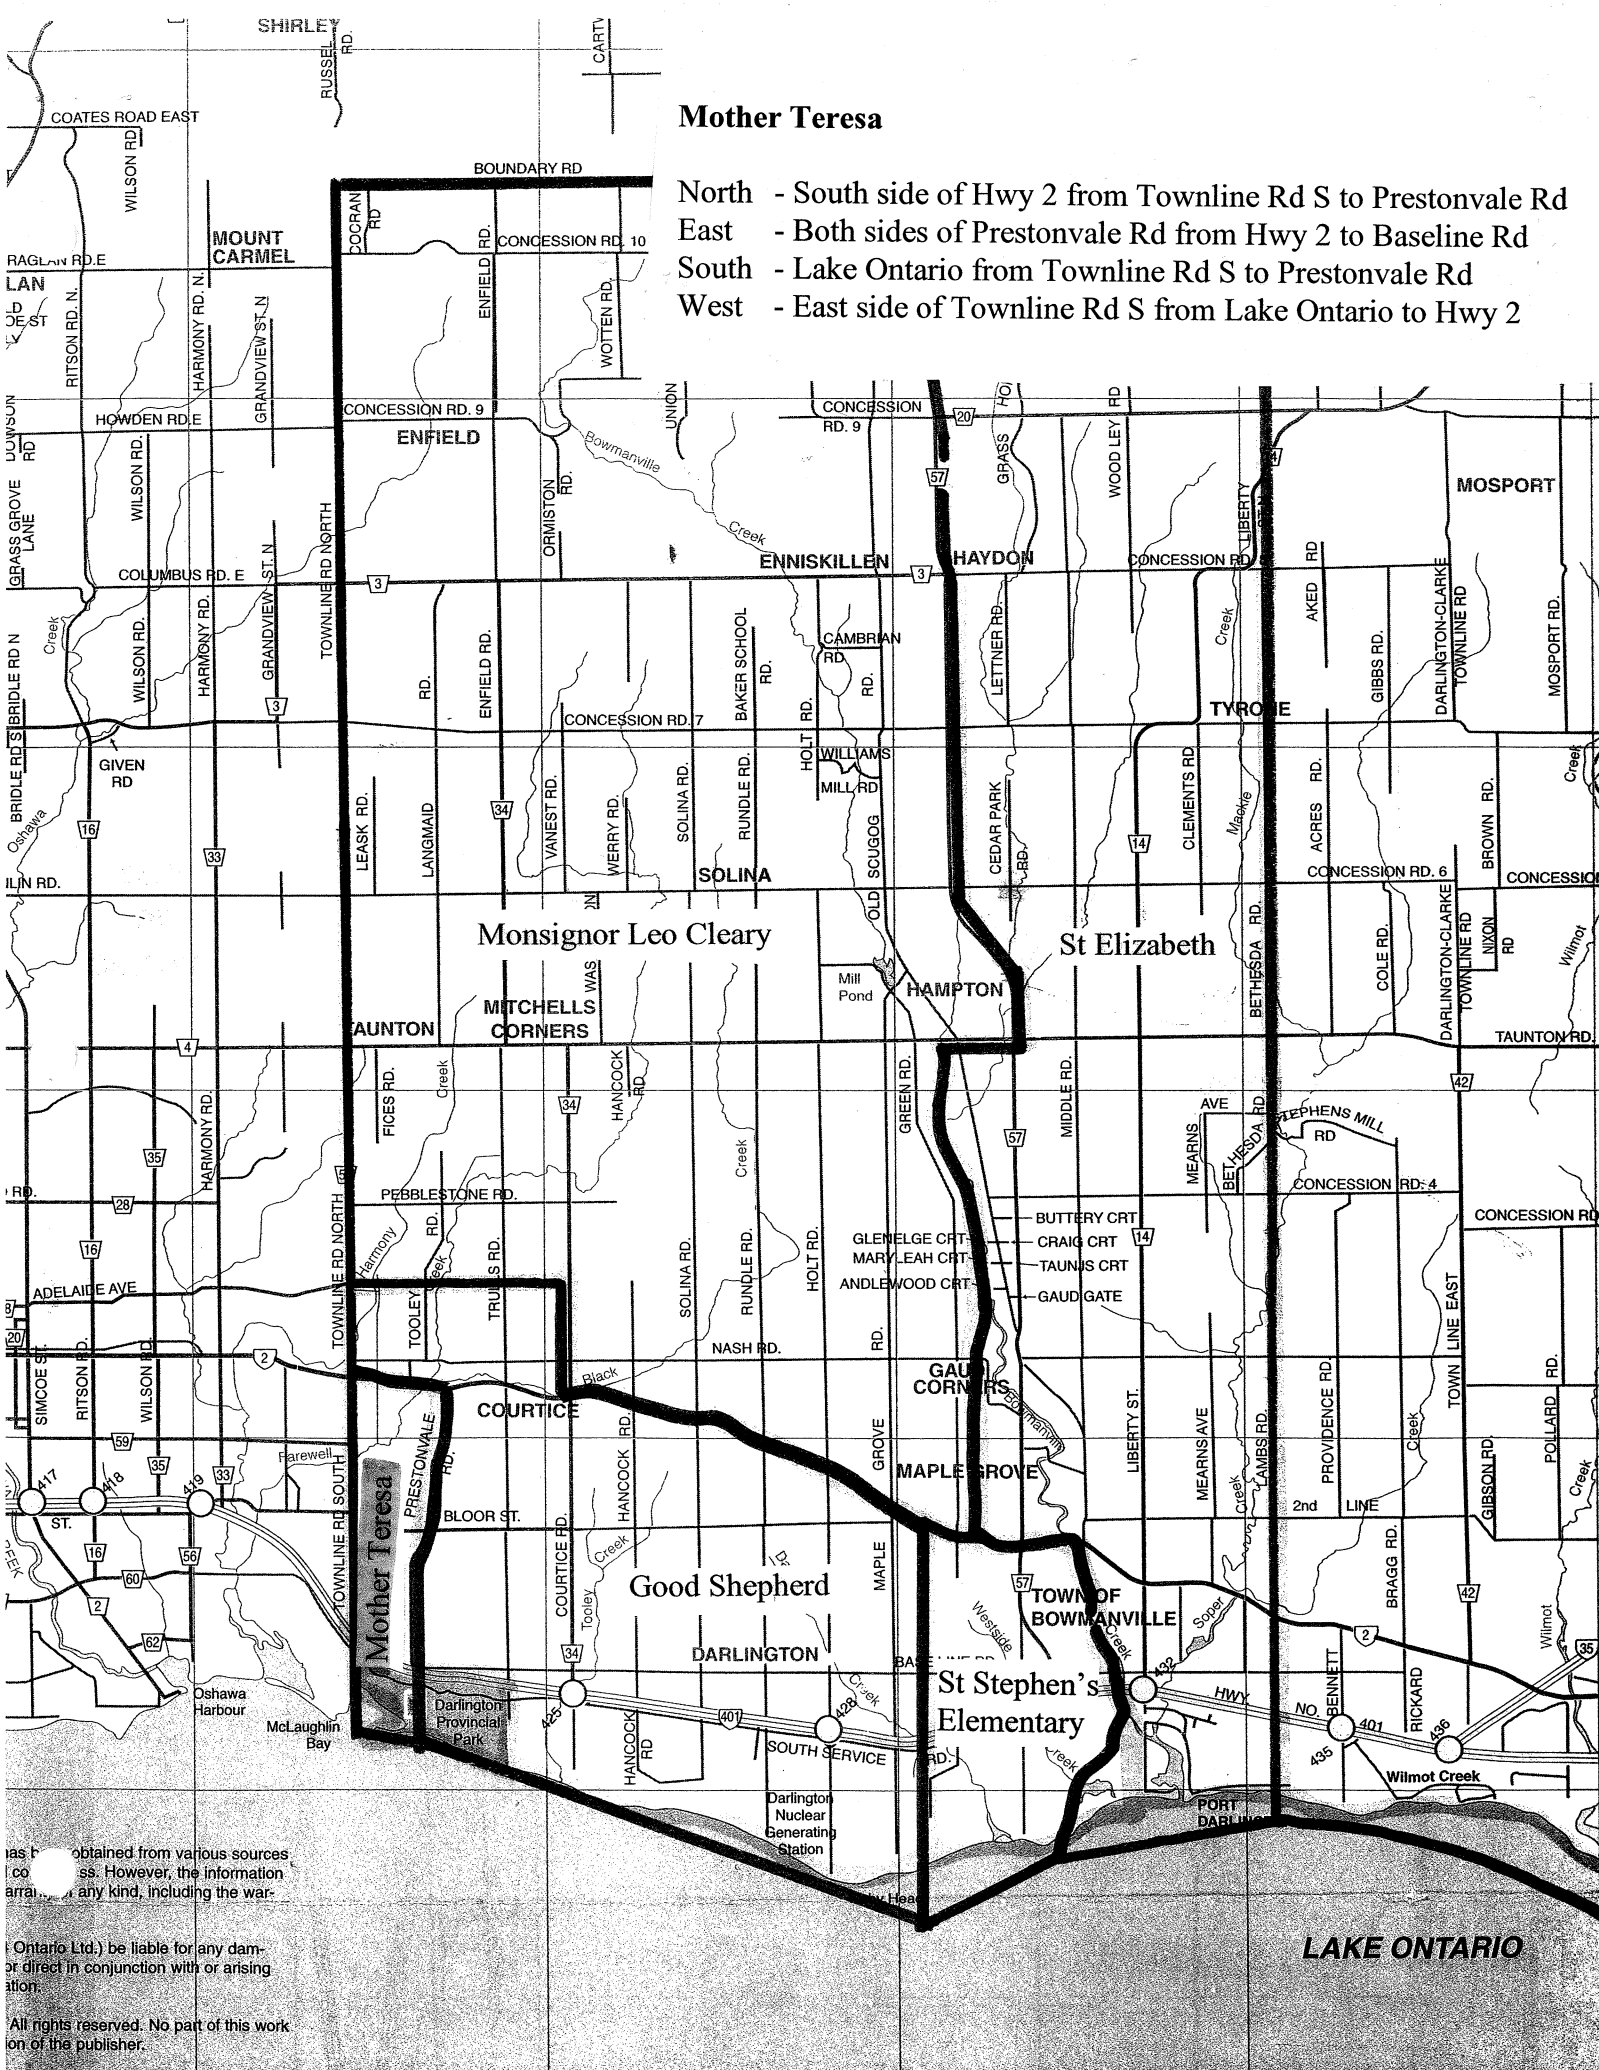

Mother Teresa

- North - South side of Hwy 2 from Townline Rd S to Prestonvale Rd
- East - Both sides of Prestonvale Rd from Hwy 2 to Baseline Rd
- South - Lake Ontario from Townline Rd S to Prestonvale Rd
- West - East side of Townline Rd S from Lake Ontario to Hwy 2

All rights reserved. No part of this work
 on of the publisher.

LAKE ONTARIO

Monsignor Leo Cleary

COURTICE

Good Shepherd

Mother Teresa

NEWCASTLE VILLAGE

A B C D