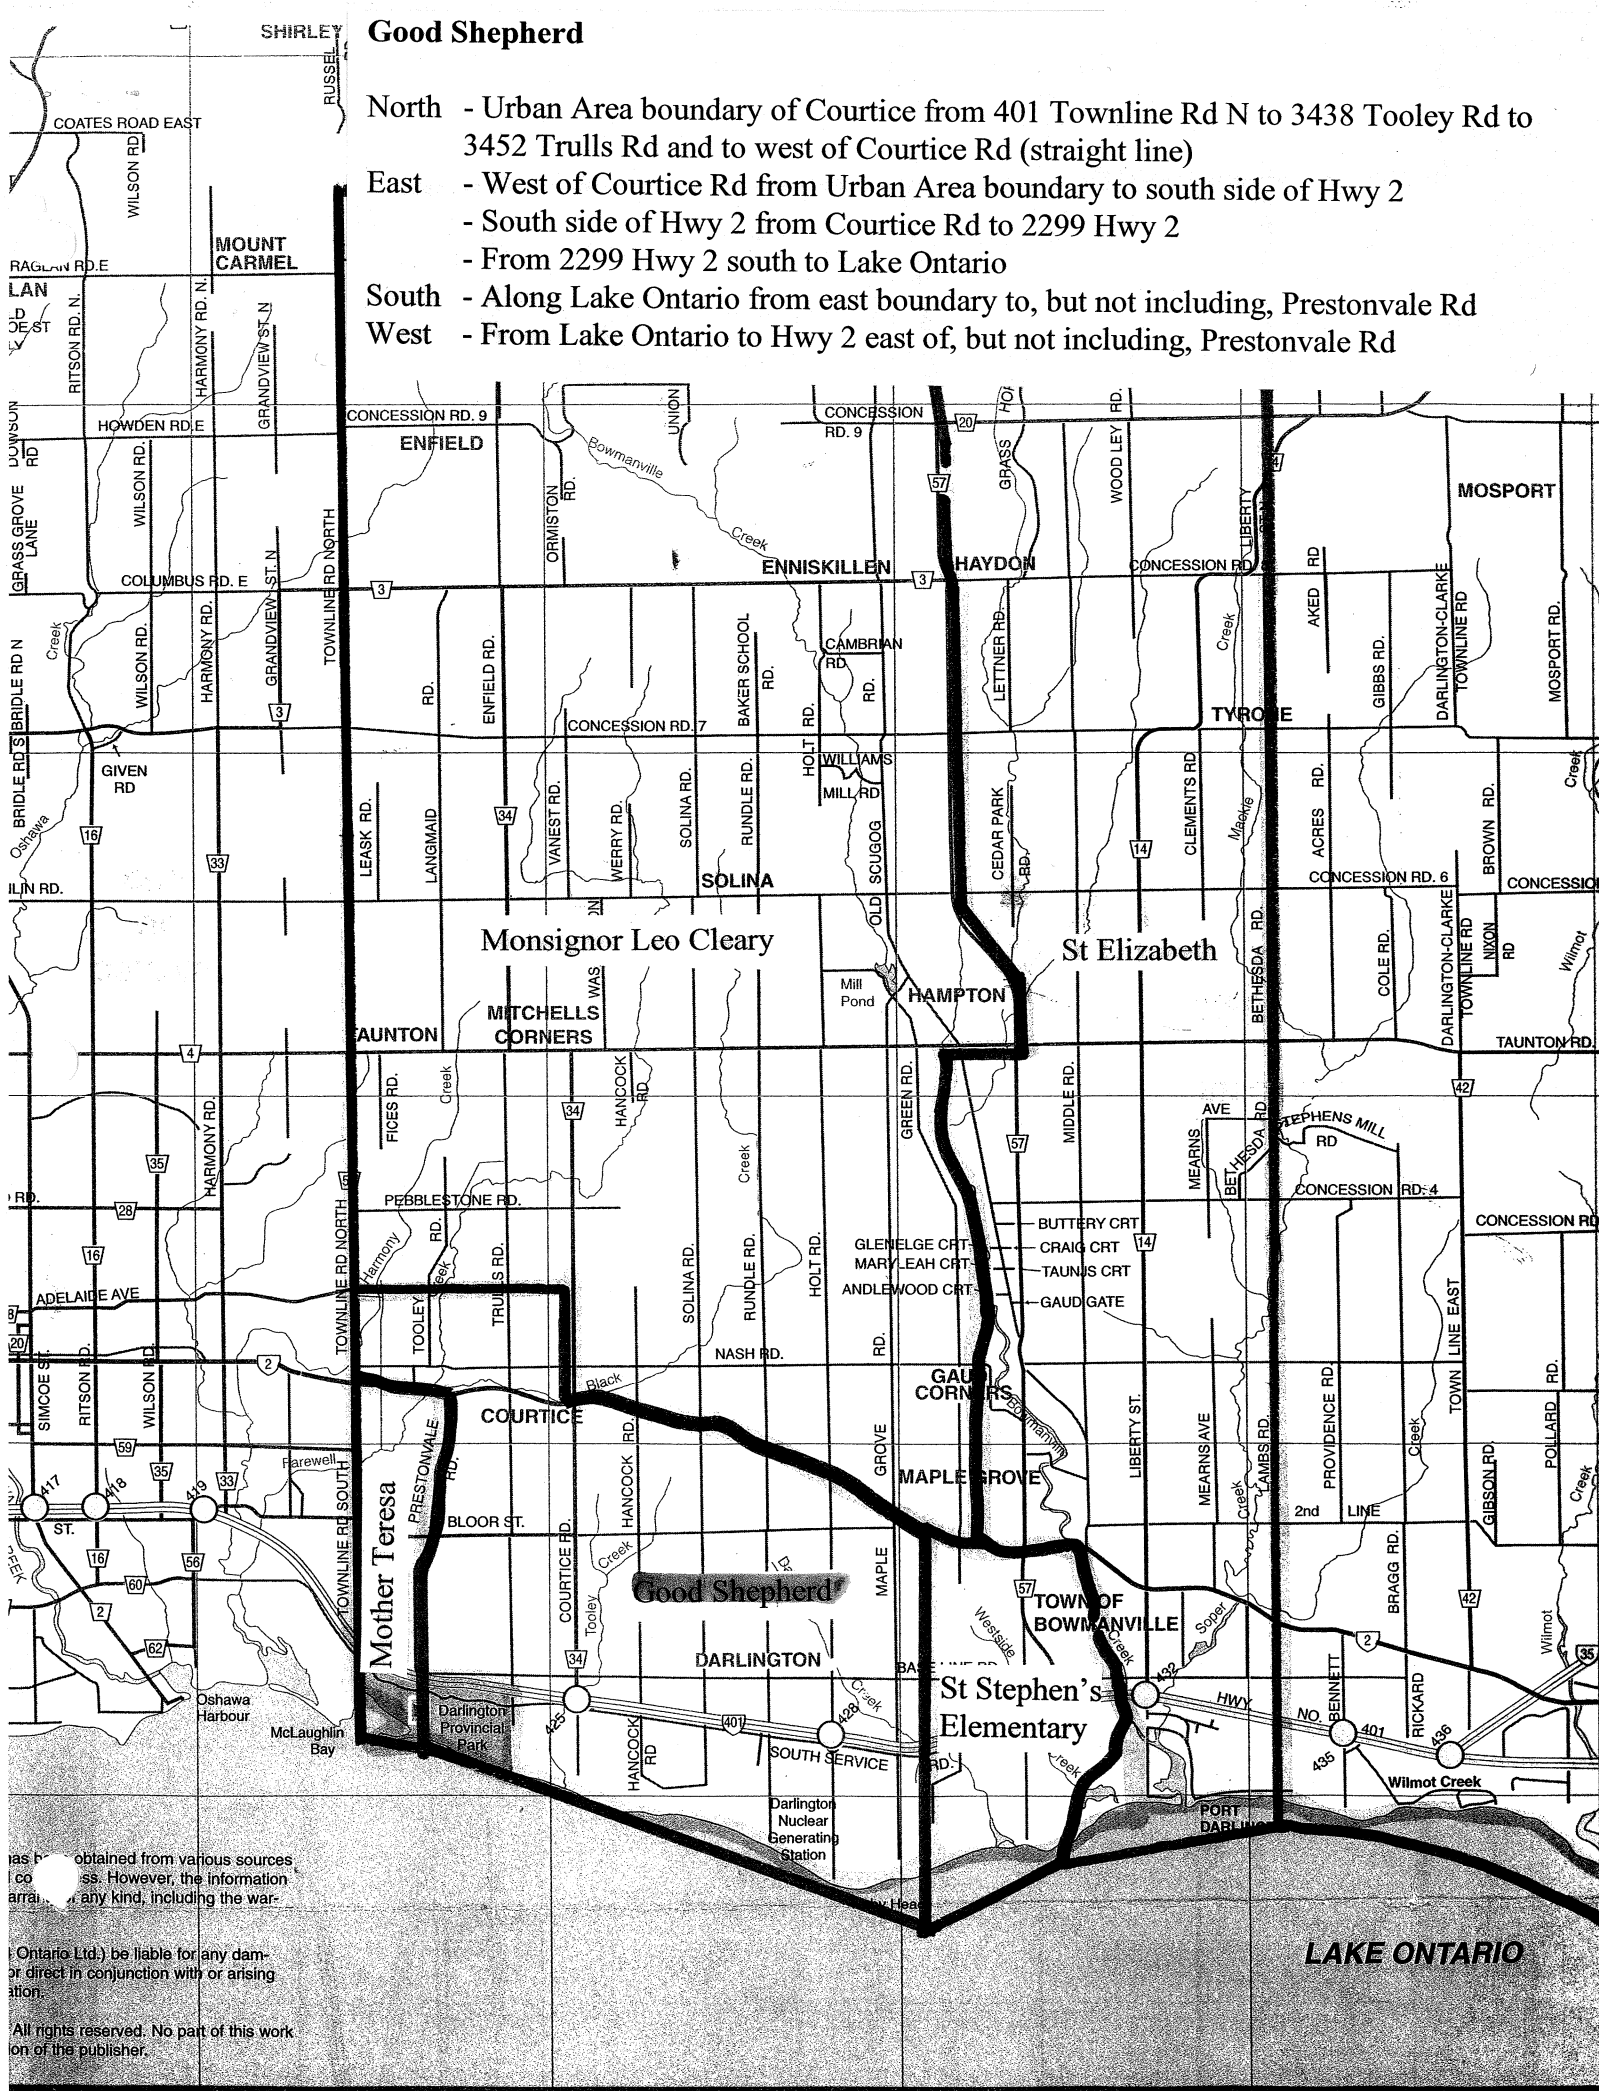

# Good Shepherd

- North - Urban Area boundary of Courtice from 401 Townline Rd N to 3438 Tooley Rd to 3452 Trulls Rd and to west of Courtice Rd (straight line)
- East - West of Courtice Rd from Urban Area boundary to south side of Hwy 2
  - South side of Hwy 2 from Courtice Rd to 2299 Hwy 2
  - From 2299 Hwy 2 south to Lake Ontario
- South - Along Lake Ontario from east boundary to, but not including, Prestonvale Rd
- West - From Lake Ontario to Hwy 2 east of, but not including, Prestonvale Rd

All rights reserved. No part of this work may be reproduced without the permission of the publisher.

**LAKE ONTARIO**

Monsignor Leo Cleary

**COURTICE**

**Good Shepherd**

**Mother Teresa**

**NEWCASTLE VILLAGE**